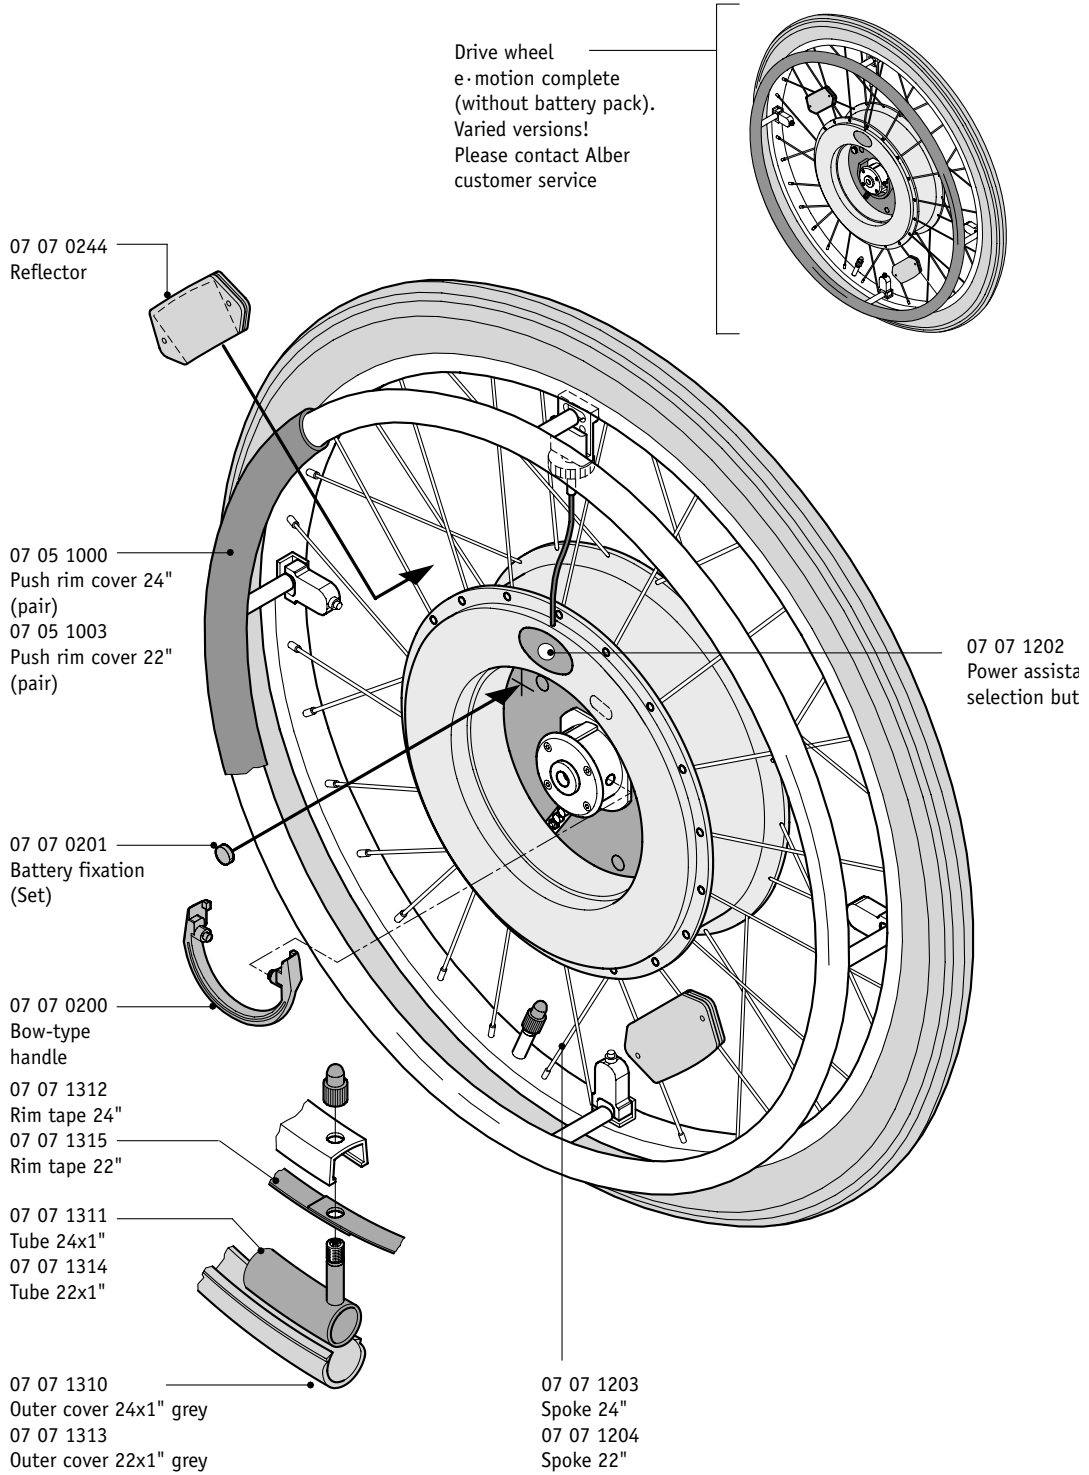

Spare parts
e·motion

M10/12

4-11

Components

Drive wheel 24"

Battery-pack

Accessories

- 07 05 1324
Spoke guard 24", "Swing" décor
- 07 05 1322
Spoke guard 22", "Swing" décor
- 07 07 1201
Attachment nipple spoke guard

- Tilt supports for e-motion left/right
- 07 05 1110 (narrow version, 12 mm)
- 07 05 1111 (wide version, 15 mm)

Wheel holding device

Battery charger

Remote control

07 05 1022
Remote control EU version (replacement)

07 07 0435
Battery for remote control 12V

Tilt supports