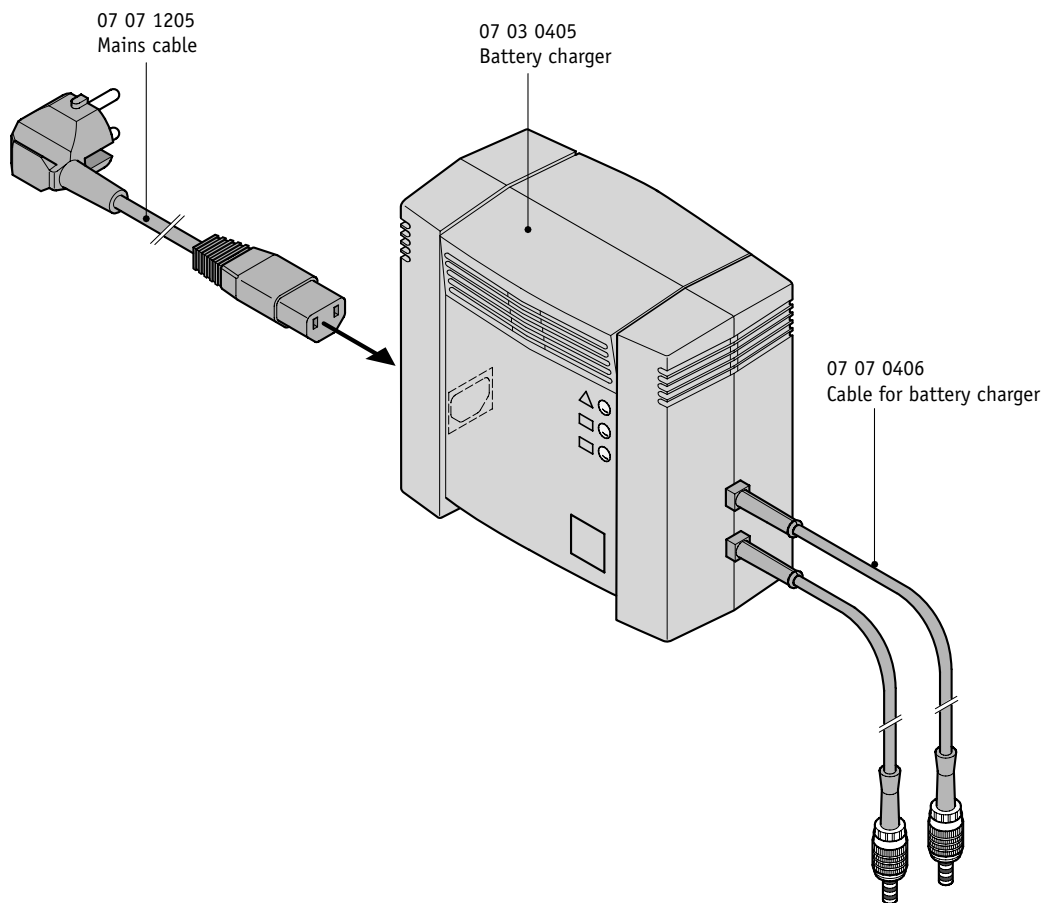

- Tilt supports for e-motion left/right
- 07 05 1110 (narrow version, 12 mm)
- 07 05 1111 (wide version, 15 mm)

Wheel holding device

Battery charger

Remote control

07 05 1022
Remote control EU version (replacement)

07 07 0435
Battery for remote control 12V

Tilt supports