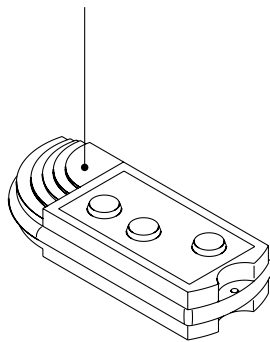

Spare parts
e·motion

M10/12

4-11

Components

Drive wheel 24"

Battery-pack

Accessories

- 07 05 1324
Spoke guard 24", "Swing" décor
- 07 05 1322
Spoke guard 22", "Swing" décor
- 07 07 1201
Attachment nipple spoke guard

- Tilt supports for e-motion left/right
- 07 05 1110 (narrow version, 12 mm)
- 07 05 1111 (wide version, 15 mm)

Wheel holding device

Battery charger

Remote control

07 05 1022
Remote control EU version (replacement)

07 07 0435
Battery for remote control 12V

Tilt supports