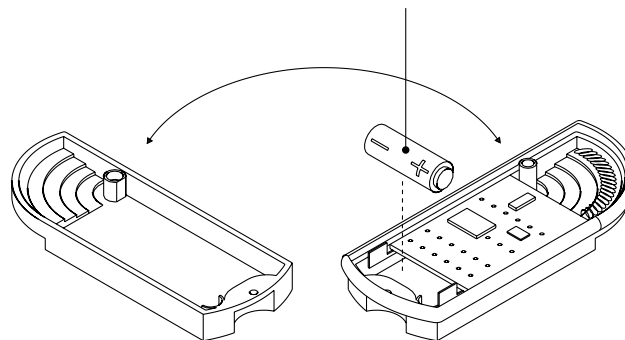

07 07 0435
Battery for remote control 12V