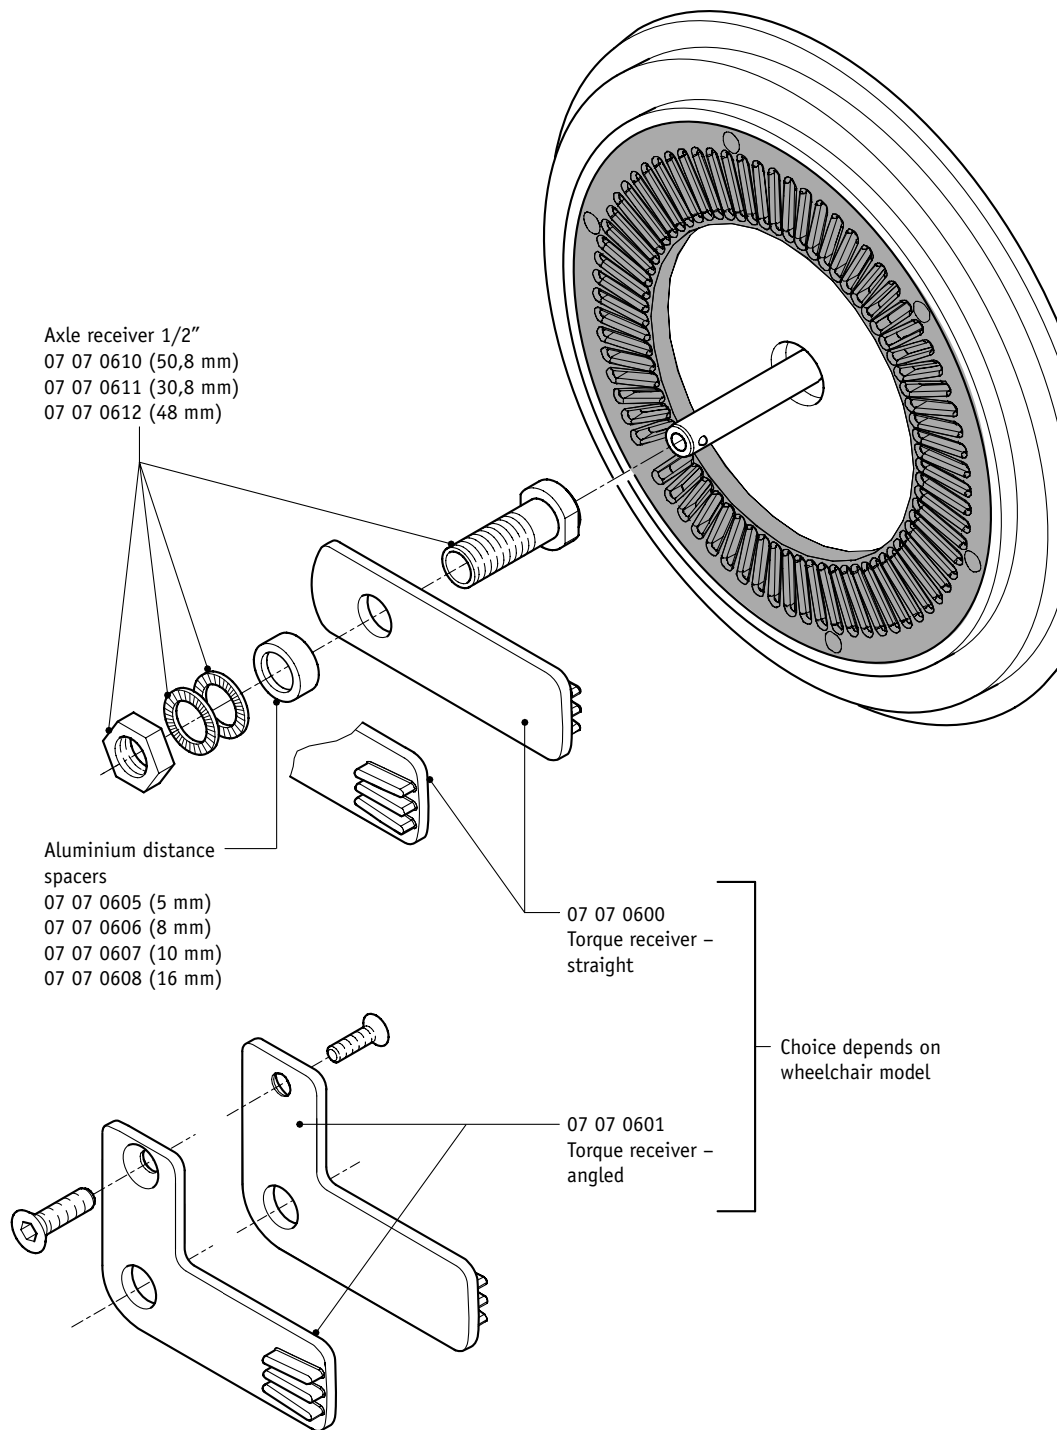

Spare parts
e·motion

M10/12

4-11

Components

Drive wheel 24"

Battery-pack

Accessories

- 07 05 1324
Spoke guard 24", "Swing" décor
- 07 05 1322
Spoke guard 22", "Swing" décor
- 07 07 1201
Attachment nipple spoke guard

- Tilt supports for e-motion left/right
- 07 05 1110 (narrow version, 12 mm)
- 07 05 1111 (wide version, 15 mm)

Wheel holding device

Battery charger

Remote control

07 05 1022
Remote control EU version (replacement)

07 07 0435
Battery for remote control 12V

Tilt supports