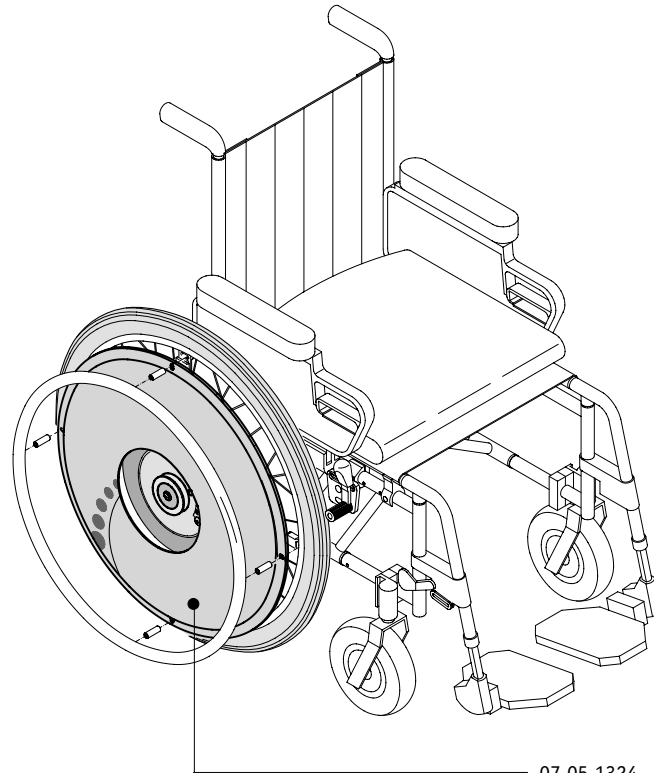

Spare parts
e·motion

M10/12

4-11

Components

Drive wheel 24"

Battery-pack

Accessories

- 07 05 1324
Spoke guard 24", "Swing" décor
- 07 05 1322
Spoke guard 22", "Swing" décor
- 07 07 1201
Attachment nipple spoke guard

- Tilt supports for e-motion left/right
- 07 05 1110 (narrow version, 12 mm)
- 07 05 1111 (wide version, 15 mm)

Wheel holding device

Battery charger

Remote control

07 05 1022
Remote control EU version (replacement)

07 07 0435
Battery for remote control 12V

Tilt supports