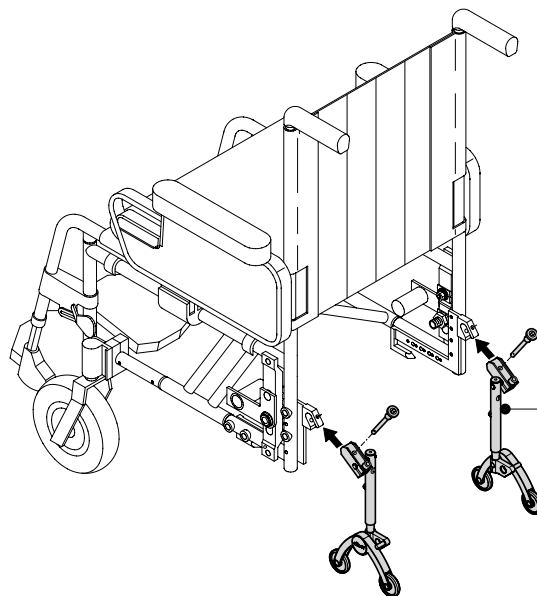

Spare parts
e·motion

M10/12

4-11

Components

Drive wheel 24"

Battery-pack

Accessories

- 07 05 1324
Spoke guard 24", "Swing" décor
- 07 05 1322
Spoke guard 22", "Swing" décor
- 07 07 1201
Attachment nipple spoke guard

- Tilt supports for e-motion left/right
- 07 05 1110 (narrow version, 12 mm)
- 07 05 1111 (wide version, 15 mm)

Wheel holding device

Battery charger

Remote control

07 05 1022
Remote control EU version (replacement)