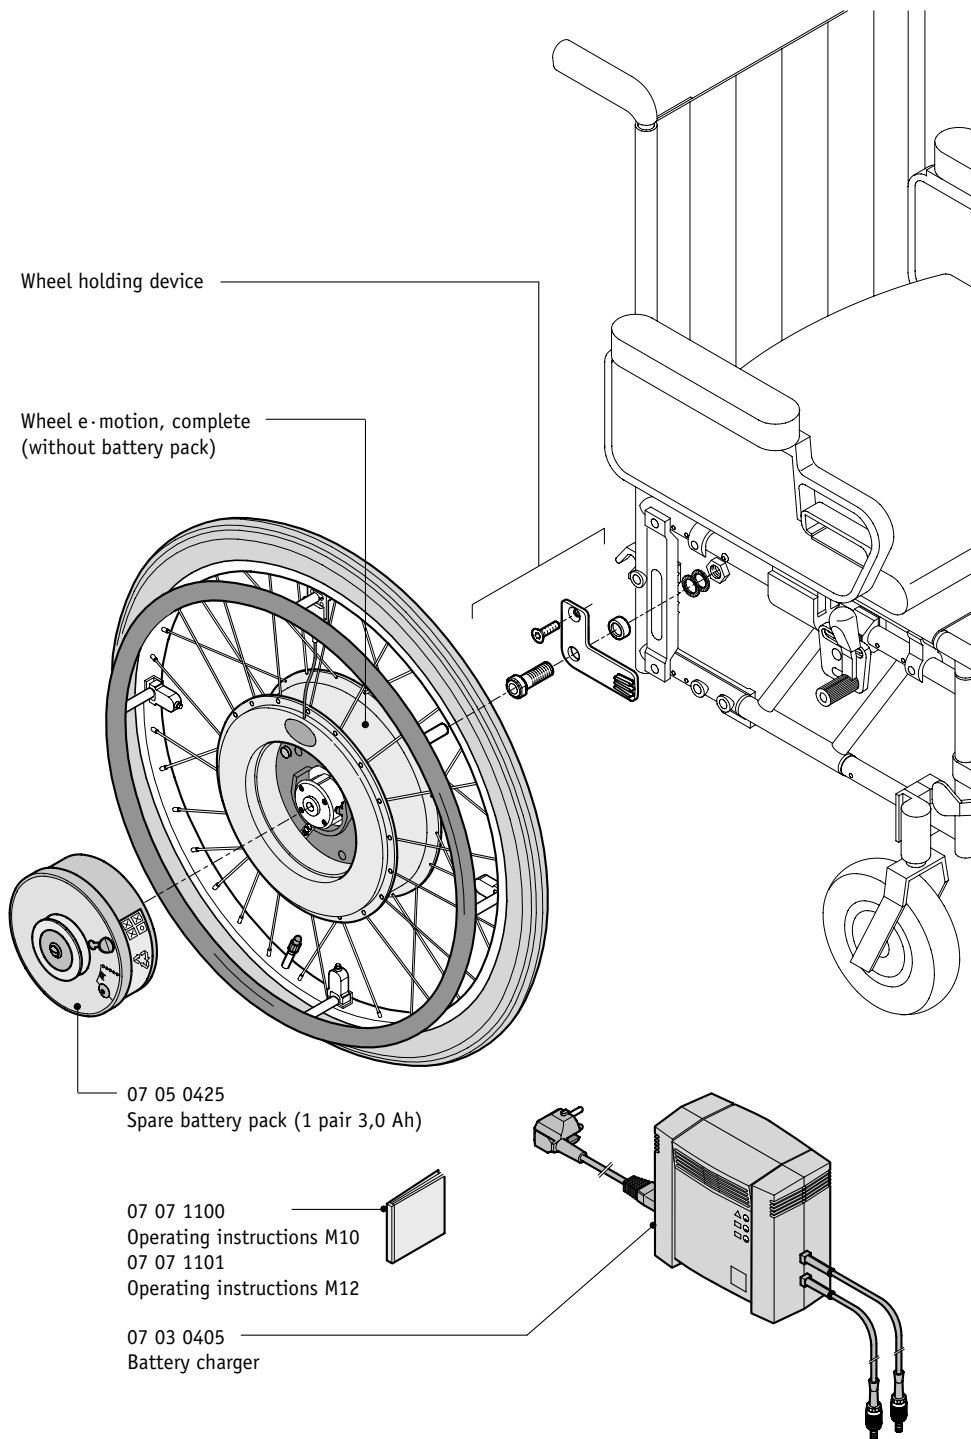

Spare parts
e·motion

M10/12

4-11

Components

Drive wheel 24"

Battery-pack

Accessories

- 07 05 1324
Spoke guard 24", "Swing" décor
- 07 05 1322
Spoke guard 22", "Swing" décor
- 07 07 1201
Attachment nipple spoke guard

- Tilt supports for e-motion left/right
- 07 05 1110 (narrow version, 12 mm)
- 07 05 1111 (wide version, 15 mm)

Wheel holding device

Battery charger

Remote control

07 05 1022
Remote control EU version (replacement)