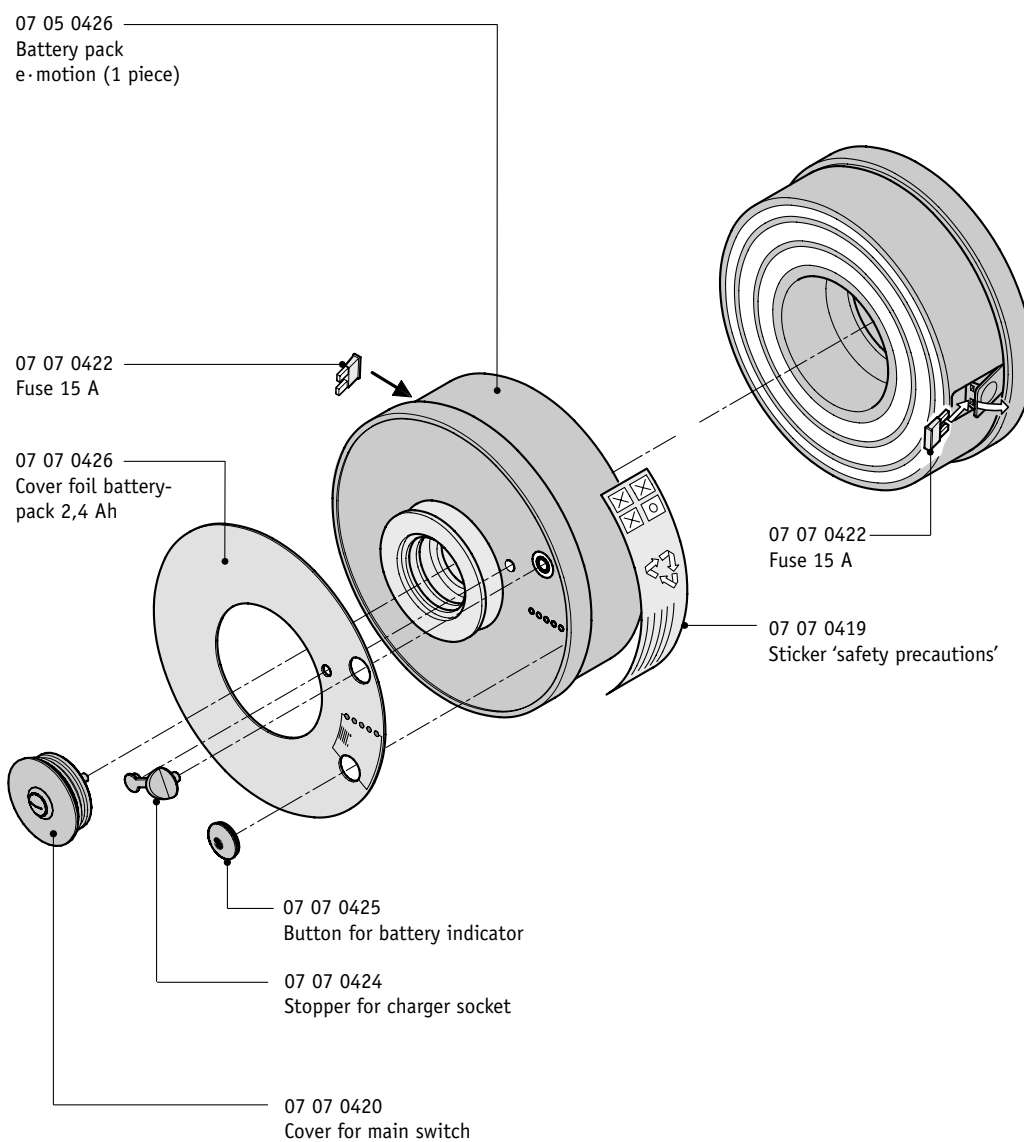

Spare parts
e·motion

M10/12

4-11

Components

Drive wheel 24"

Battery-pack

Accessories

- 07 05 1324
Spoke guard 24", "Swing" décor
- 07 05 1322
Spoke guard 22", "Swing" décor
- 07 07 1201
Attachment nipple spoke guard

- Tilt supports for e-motion left/right
- 07 05 1110 (narrow version, 12 mm)
- 07 05 1111 (wide version, 15 mm)

Wheel holding device

Battery charger

Remote control

07 05 1022
Remote control EU version (replacement)

07 07 0435
Battery for remote control 12V

Tilt supports